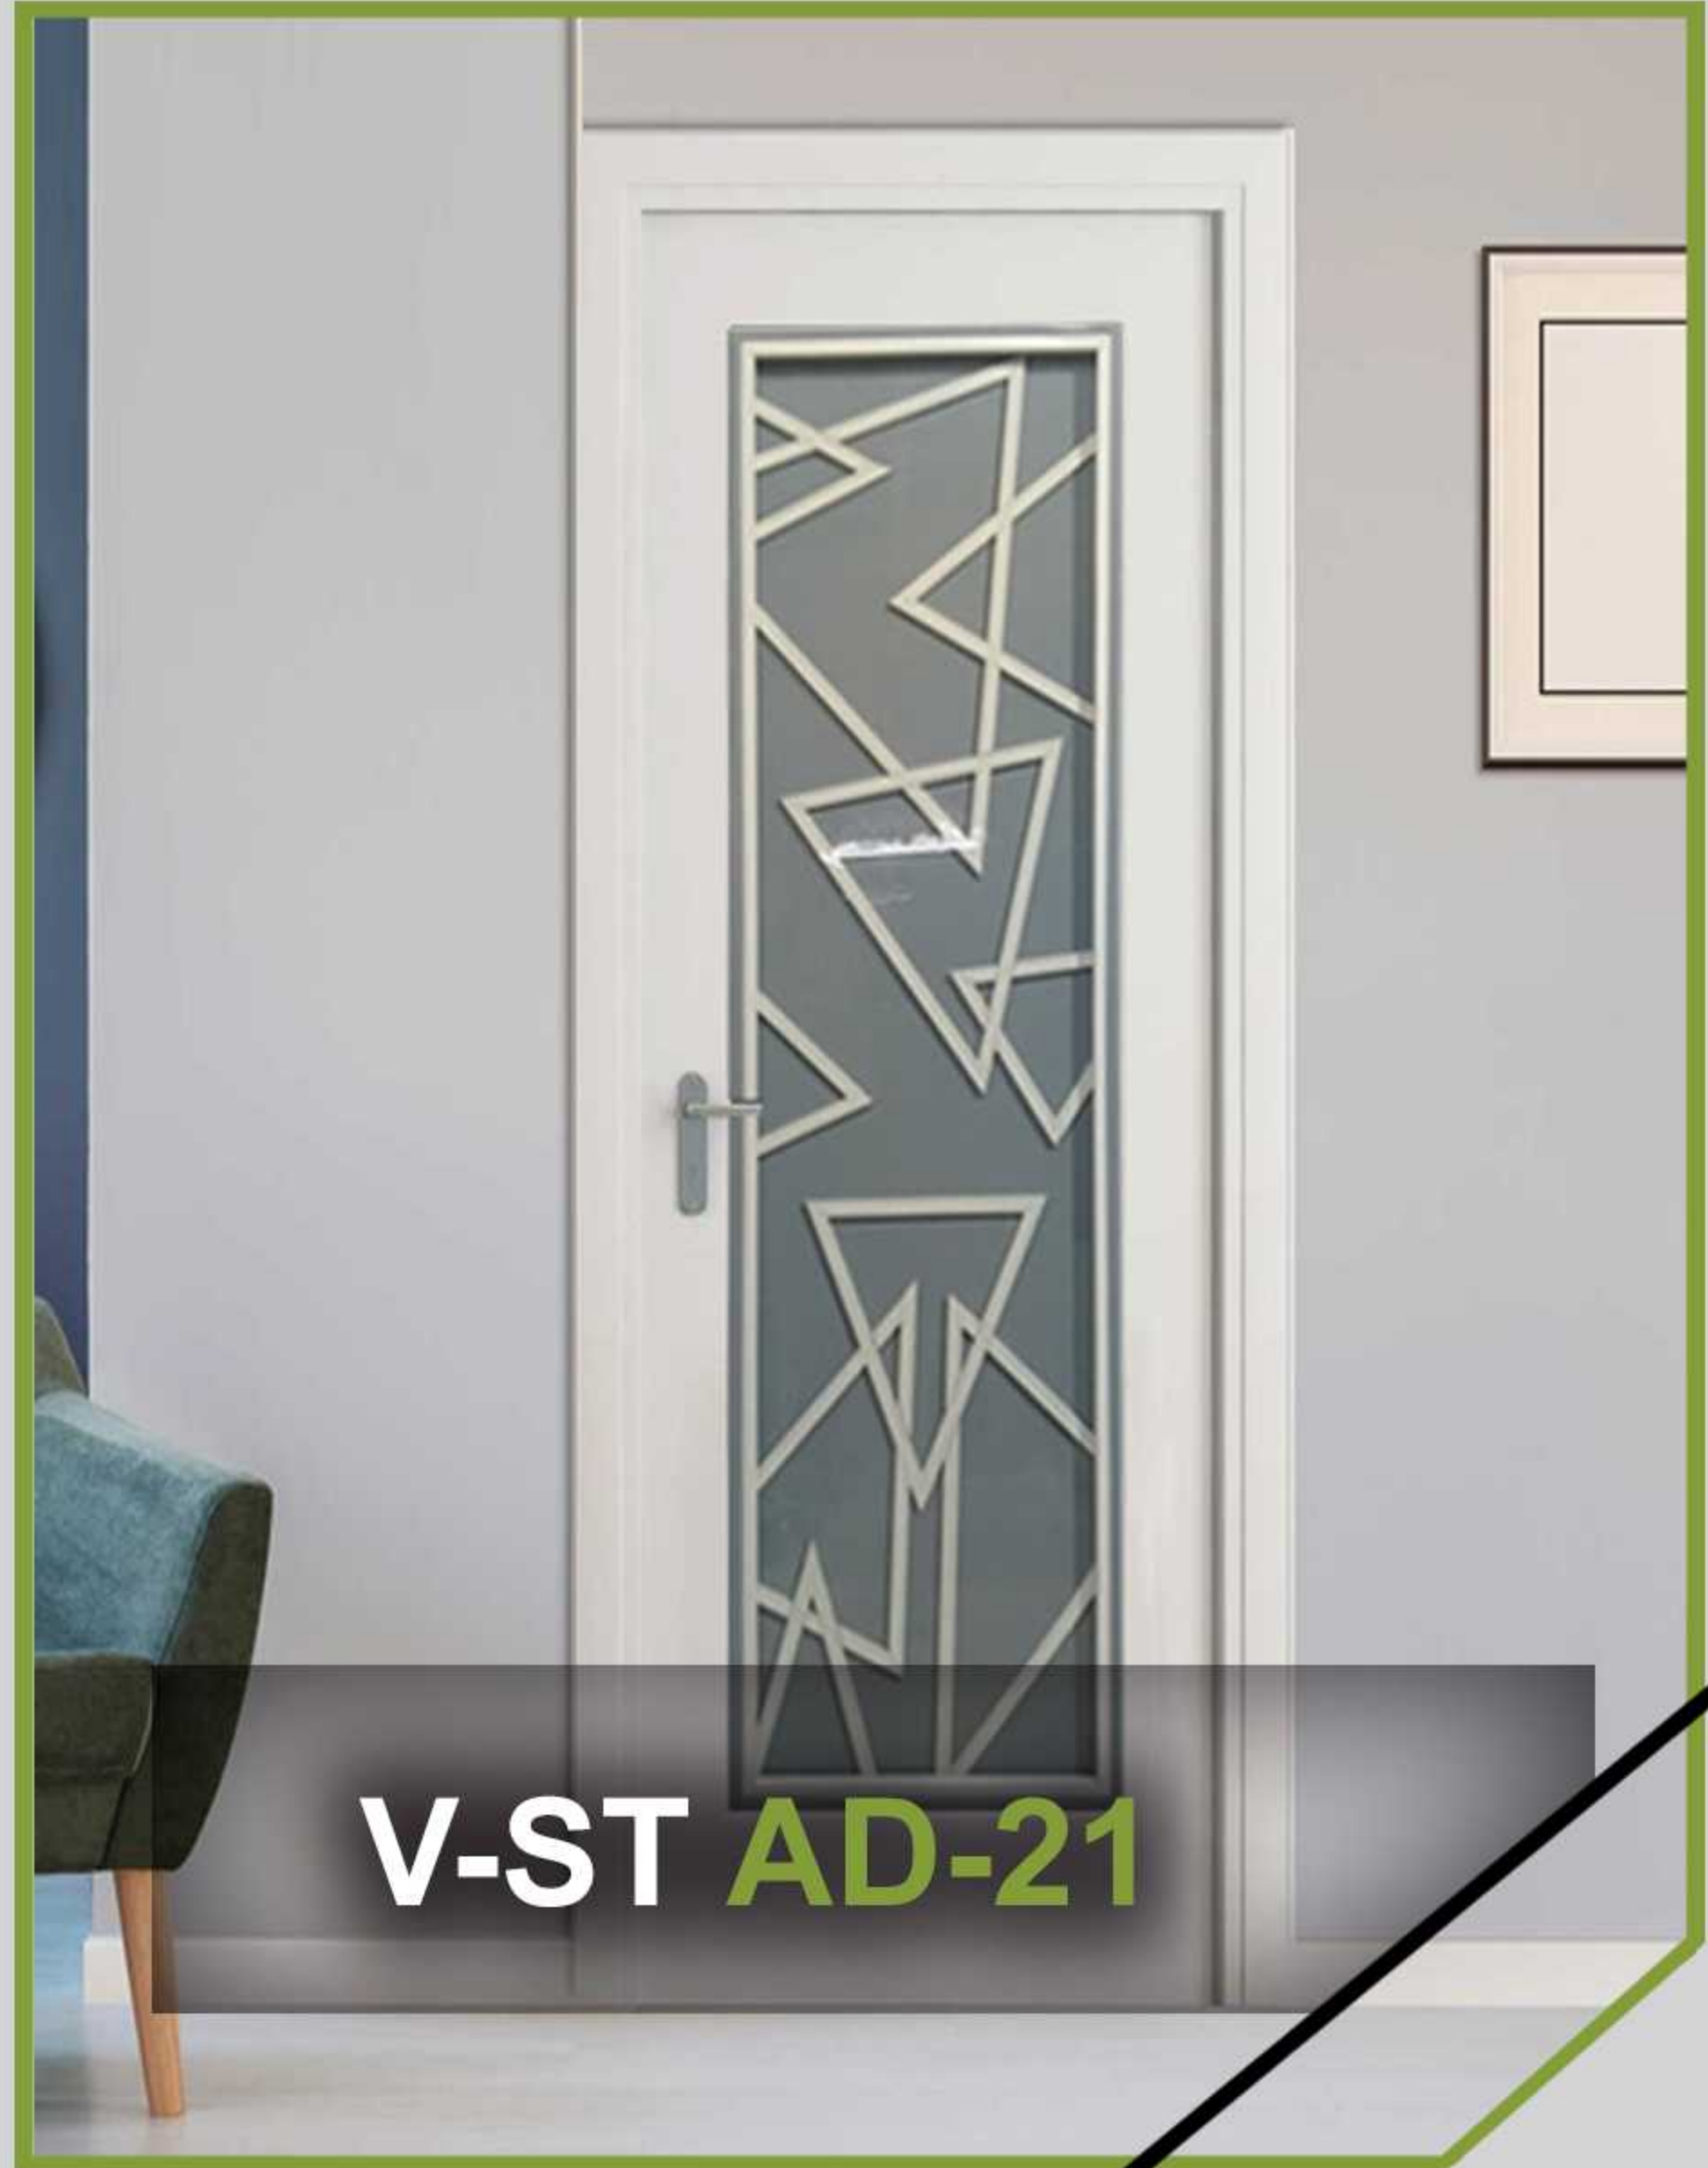

Walnut

Apple Wood

White

Jungle Wood

Cherry

American Wood

- Exclusive Design
- Anti Corrosive
- Designer Glass Panel door

**V-ST AD-25**